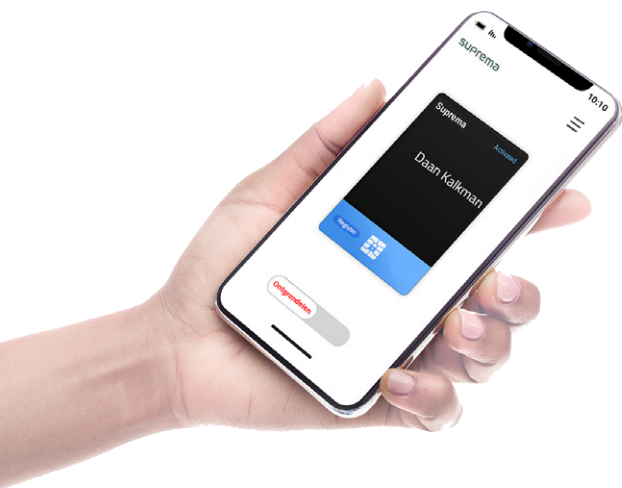

# easy secure

LESS COST • MORE CONTROL

- ACCESS CONTROL
- TIME REGISTRATION
- ATTENDANCE
- PROJECT REGISTRATION
- VISITOR MANAGEMENT

## OUR HARDWARE

- Smartphone registration
- Facial recognition
- Finger scan
- Card access
- Code access
- Digital locks
- License plate recognition

Registration and access are possible with:

- Own smartphone
- Card/tag
- Finger scan
- Facial scan
- Code
- License plate