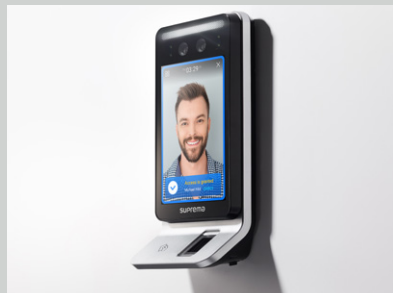

X-STATION 2

The X-Station 2 is a versatile intelligent time & attendance terminal that supports RFID cards, Mobile Registration as well as QR codes. The X-Station offers ultimate flexibility in terms of credential options and system design.

Registration with