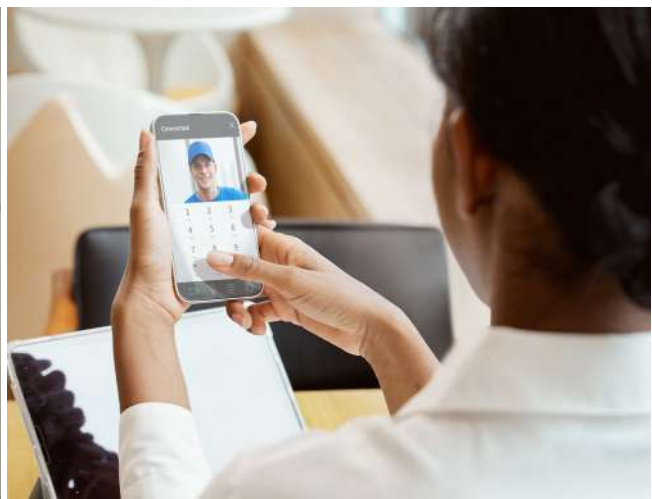

Easy Communication Across All Access Points

BioStation 3 enables integrated management over an entire access control system.

- Communicate seamlessly with all doors via VoIP Intercom
- Enable video monitoring via RTSP(Real Time Streaming Protocol)