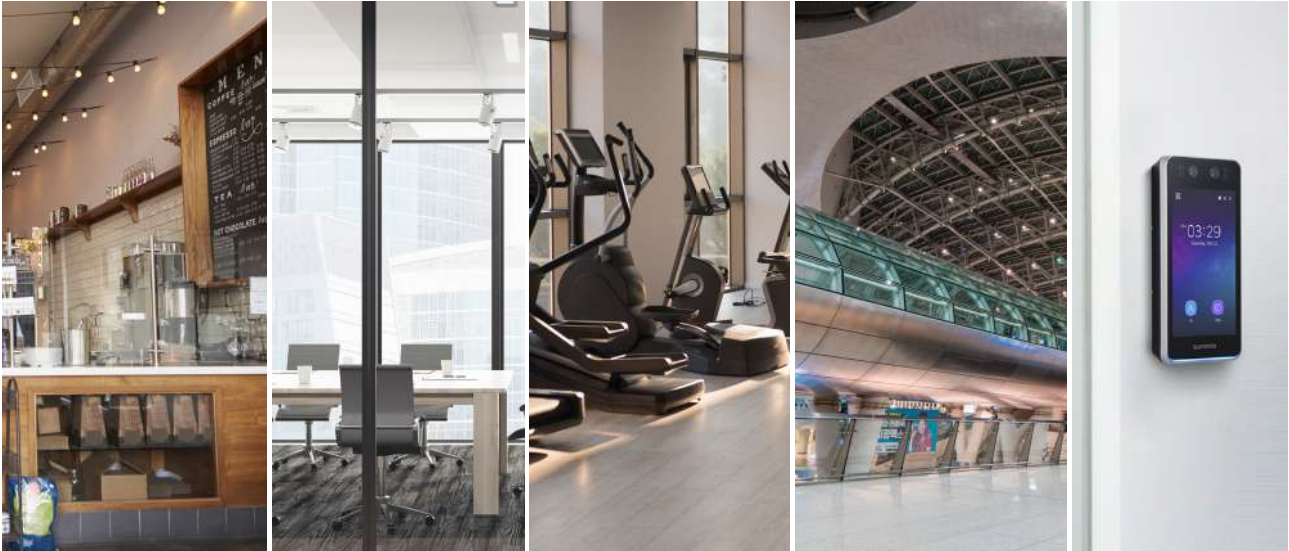

## Perfect for Any Door, Any Business

BioStation 3 is easy to install and scale in any environment, from small offices to massive enterprise buildings. It features a 47% size reduction compared to Suprema's previous bestselling facial recognition terminal, FaceStation F2.